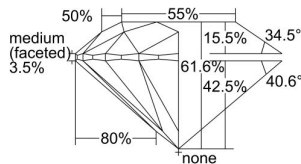

GIA®

FACSIMILE

GIA REPORT 6295874239

Verify this report at GIA.edu

GIA NATURAL DIAMOND DOSSIER®

July 18, 2018
GIA Report Number 6295874239
Shape and Cutting Style ..... Round Brilliant
Measurements ..... 5.12 - 5.15 x 3.17 mm

GRADING RESULTS

Carat Weight ..... 0.51 carat
Color Grade ..... D
Clarity Grade VS1
Cut Grade ..... Excellent

ADDITIONAL GRADING INFORMATION

Polish ..... Excellent
Symmetry ..... Excellent
Fluorescence ..... Faint
Clarity Characteristics..... Crystal, Pinpoint, Needle
Inscription(s): GIA 6295874239

PROPORTIONS

Profile to actual proportions

GRADING SCALES

GIA COLOR SCALE	GIA CLARITY SCALE	GIA CUT SCALE
COLOREDNESS	FLAWLESS	EXCELLENT
D	FLAWLESS	
E	FLAWLESS	VERY GOOD
F	FLAWLESS	
G	FLAWLESS	
H	FLAWLESS	
NEAR COLORLESS	VERY VERY SLIGHTLY INCLUDED	GOOD
I	VVS₁	
J	VVS₂	FAIR
K	VS₁	
L	VS₂	
M	VS₂	
VERY LIGHT	SLIGHTLY INCLUDED	POOR
N	SI₁	
O	SI₂	
P	I₁	
Q	I₂	
R	I₃	
S		
T		
U		
V		
W		
X		
Y		
Z