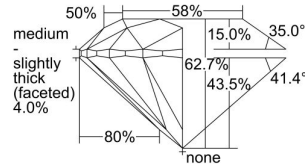

GIA®

FACSIMILE

GIA REPORT 6295779230

Verify this report at GIA.edu

GIA NATURAL DIAMOND DOSSIER®

July 13, 2018
GIA Report Number 6295779230
Shape and Cutting Style ..... Round Brilliant
Measurements ..... 4.69 - 4.71 x 2.95 mm

GRADING RESULTS

Carat Weight ..... 0.40 carat
Color Grade ..... D
Clarity Grade VVS2
Cut Grade ..... Excellent

ADDITIONAL GRADING INFORMATION

Polish ..... Excellent
Symmetry ..... Excellent
Fluorescence ..... Faint
Clarity Characteristics..... Pinpoint, Indented Natural
Inscription(s): GIA 6295779230

PROPORTIONS

Profile to actual proportions

GRADING SCALES

GIA COLOR SCALE	GIA CLARITY SCALE	GIA CUT SCALE	
D	FLAWLESS	EXCELLENT	
E	INTERNALLY FLAWLESS		
F		VVS₁	VERY GOOD
G	VVS₂		
H	VS₁	GOOD	
I	VS₂		
J	SI₁	FAIR	
K	SI₂		
L	I₁	POOR	
M	I₂		
N	I₃		
O			
P			
Q			
R			
S			
T			
U			
V			
W			
X			
Y			
Z