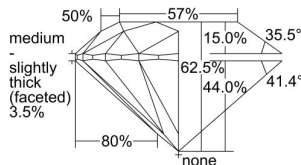

GIA®

FACSIMILE

GIA REPORT 6295682203

Verify this report at GIA.edu

GIA NATURAL DIAMOND DOSSIER®

July 04, 2018
GIA Report Number 6295682203
Shape and Cutting Style ..... Round Brilliant
Measurements ..... 5.66 - 5.69 x 3.55 mm

GRADING RESULTS

Carat Weight ..... 0.70 carat
Color Grade ..... G
Clarity Grade VS1
Cut Grade ..... Excellent

ADDITIONAL GRADING INFORMATION

Polish ..... Excellent
Symmetry ..... Excellent
Fluorescence ..... Medium Blue
Clarity Characteristics..... Crystal, Feather, Pinpoint, Indented
Natural

Inscription(s): GIA 6295682203

PROPORTIONS

Profile to actual proportions