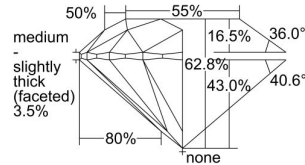

GIA®

FACSIMILE

GIA REPORT 6295589891

Verify this report at GIA.edu

GIA NATURAL DIAMOND DOSSIER®

June 25, 2018
GIA Report Number 6295589891
Shape and Cutting Style ..... Round Brilliant
Measurements ..... 5.36 - 5.39 x 3.38 mm

GRADING RESULTS

Carat Weight ..... 0.60 carat
Color Grade ..... D
Clarity Grade VVS1
Cut Grade ..... Excellent

ADDITIONAL GRADING INFORMATION

Polish ..... Excellent
Symmetry ..... Very Good
Fluorescence ..... None
Clarity Characteristics ..... Pinpoint
Inscription(s): GIA 6295589891

PROPORTIONS

Profile to actual proportions

GRADING SCALES

GIA COLOR SCALE	GIA CLARITY SCALE	GIA CUT SCALE	
D	FLAWLESS	EXCELLENT	
E	INTERNALLY FLAWLESS		
F		VVS₁	VERY GOOD
G	VVS₂		
H	VS₁	GOOD	
I	VS₂		
J	SI₁	FAIR	
K	SI₂		
L	I₁	POOR	
M	I₂		
N	I₃		
O			
P			
Q			
R			
S			
T			
U			
V			
W			
X			
Y			
Z