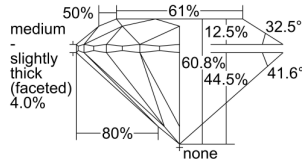

GIA®

FACSIMILE

GIA REPORT 6295331576

Verify this report at GIA.edu

GIA NATURAL DIAMOND DOSSIER®

June 05, 2018
GIA Report Number 6295331576
Shape and Cutting Style ..... Round Brilliant
Measurements ..... 4.66 - 4.69 x 2.84 mm

GRADING RESULTS

Carat Weight ..... 0.38 carat
Color Grade ..... E
Clarity Grade S11
Cut Grade ..... Excellent

ADDITIONAL GRADING INFORMATION

Polish ..... Excellent
Symmetry ..... Excellent
Fluorescence ..... Faint
Clarity Characteristics ..... Feather, Crystal, Cloud
Inspection(s): GIA 6295331576

PROPORTIONS

Profile to actual proportions

GRADING SCALES

GIA COLOR SCALE	GIA CLARITY SCALE	GIA CUT SCALE	
D	FLAWLESS	EXCELLENT	
E	INTERNALLY FLAWLESS		
F		VVS₁	VERY GOOD
G	VVS₂		
H	VS₁	GOOD	
I	VS₂		
J	S1₁	FAIR	
K	S1₂		
L	I₁	POOR	
M	I₂		
N	I₃		
O			
P			
Q			
R			
S			
T			
U			
V			
W			
X			
Y			
Z