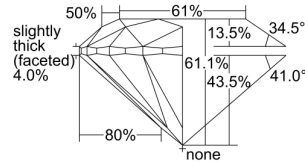

GIA®

FACSIMILE

GIA REPORT 6292716520

Verify this report at GIA.edu

GIA NATURAL DIAMOND DOSSIER®

July 06, 2018
GIA Report Number 6292716520
Shape and Cutting Style ..... Round Brilliant
Measurements ..... 5.11 - 5.14 x 3.13 mm

GRADING RESULTS

Carat Weight ..... 0.51 carat
Color Grade ..... D
Clarity Grade VS1
Cut Grade ..... Excellent

ADDITIONAL GRADING INFORMATION

Polish ..... Excellent
Symmetry ..... Excellent
Fluorescence ..... Faint
Clarity Characteristics ..... Crystal
Inscription(s): GIA 6292716520

PROPORTIONS

GRADING SCALES

GIA COLOR SCALE	GIA CLARITY SCALE	GIA CUT SCALE	
D	FLAWLESS	EXCELLENT	
E	INTERNALLY FLAWLESS		
F		VVS₁	VERY GOOD
G	VVS₂		
H	VS₁	GOOD	
I	VS₂		
J	SI₁	FAIR	
K	SI₂		
L	I₁	POOR	
M	I₂		
N	I₃		
O			
P			
Q			
R			
S			
T			
U			
V			
W			
X			
Y			
Z