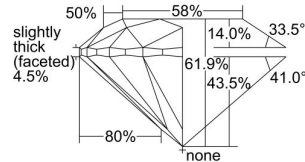

GIA®

FACSIMILE

GIA REPORT 6292686878

Verify this report at GIA.edu

GIA NATURAL DIAMOND DOSSIER®

July 03, 2018
GIA Report Number 6292686878
Shape and Cutting Style ..... Round Brilliant
Measurements ..... 5.05 - 5.07 x 3.13 mm

GRADING RESULTS

Carat Weight ..... 0.50 carat
Color Grade ..... D
Clarity Grade VS1
Cut Grade ..... Excellent

ADDITIONAL GRADING INFORMATION

Polish ..... Excellent
Symmetry ..... Excellent
Fluorescence ..... Faint
Clarity Characteristics..... Crystal, Pinpoint
Inscription(s): GIA 6292686878

PROPORTIONS

Profile to actual proportions

GRADING SCALES

GIA COLOR SCALE	GIA CLARITY SCALE	GIA CUT SCALE	
D	FLAWLESS	EXCELLENT	
E	INTERNALLY FLAWLESS		
F		VVS₁	VERY GOOD
G	VVS₂		
H	VS₁	GOOD	
I	VS₂		
J	SI₁	FAIR	
K	SI₂		
L	I₁	POOR	
M	I₂		
N	I₃		
O			
P			
Q			
R			
S			
T			
U			
V			
W			
X			
Y			
Z