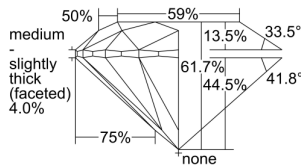

GIA®

FACSIMILE

GIA REPORT 6292539859

Verify this report at GIA.edu

GIA NATURAL DIAMOND DOSSIER®

June 21, 2018
GIA Report Number 6292539859
Shape and Cutting Style ..... Round Brilliant
Measurements ..... 5.09 - 5.12 x 3.15 mm

GRADING RESULTS

Carat Weight ..... 0.50 carat
Color Grade ..... D
Clarity Grade VS1
Cut Grade ..... Excellent

ADDITIONAL GRADING INFORMATION

Polish ..... Excellent
Symmetry ..... Excellent
Fluorescence ..... Faint
Clarity Characteristics..... Crystal, Cloud, Pinpoint
Inscription(s): GIA 6292539859

PROPORTIONS

Profile to actual proportions

GRADING SCALES

GIA COLOR SCALE	GIA CLARITY SCALE	GIA CUT SCALE	
D	FLAWLESS	EXCELLENT	
E	INTERNALLY FLAWLESS		
F		VVS₁	VERY GOOD
G	VVS₂		
H	VS₁	GOOD	
I	VS₂		
J	SI₁	FAIR	
K	SI₂		
L	I₁	POOR	
M	I₂		
N	I₃		
O			
P			
Q			
R			
S			
T			
U			
V			
W			
X			
Y			
Z