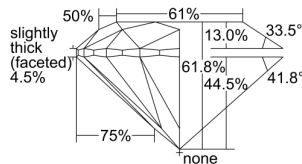

GIA®

FACSIMILE

GIA REPORT 6291760968

Verify this report at GIA.edu

GIA NATURAL DIAMOND DOSSIER®

July 09, 2018
GIA Report Number 6291760968
Shape and Cutting Style ..... Round Brilliant
Measurements ..... 5.23 - 5.26 x 3.24 mm

GRADING RESULTS

Carat Weight ..... 0.55 carat
Color Grade ..... H
Clarity Grade VVS2
Cut Grade ..... Excellent

ADDITIONAL GRADING INFORMATION

Polish ..... Excellent
Symmetry ..... Excellent
Fluorescence ..... Medium Blue
Clarity Characteristics..... Cloud, Pinpoint, Indented Natural
Inscription(s): GIA 6291760968

PROPORTIONS

Profile to actual proportions

GRADING SCALES

GIA COLOR SCALE	GIA CLARITY SCALE	GIA CUT SCALE	
D	FLAWLESS	EXCELLENT	
E	INTERNALLY FLAWLESS		
F		VVS₁	VERY GOOD
G	VVS₂		
H	VS₁	GOOD	
I	VS₂		
J	SI₁	FAIR	
K	SI₂		
L	I₁	POOR	
M			
N			
O	I₂		
P			
Q	I₃		
R			
S			
T			
U			
V			
W			
X			
Y			
Z