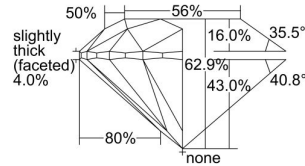

GIA®

FACSIMILE

GIA REPORT 6291136331

Verify this report at GIA.edu

GIA NATURAL DIAMOND DOSSIER®

May 18, 2018
GIA Report Number 6291136331
Shape and Cutting Style ..... Round Brilliant
Measurements ..... 5.21 - 5.25 x 3.29 mm

GRADING RESULTS

Carat Weight ..... 0.56 carat
Color Grade ..... G
Clarity Grade S11
Cut Grade ..... Excellent

ADDITIONAL GRADING INFORMATION

Polish ..... Excellent
Symmetry ..... Excellent
Fluorescence ..... Medium Blue
Clarity Characteristics ..... Crystal
Inscription(s): GIA 6291136331

PROPORTIONS

Profile to actual proportions