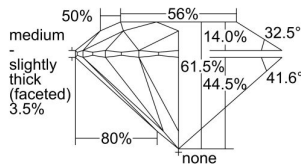

GIA®

FACSIMILE

GIA REPORT 6285491773

Verify this report at GIA.edu

GIA NATURAL DIAMOND DOSSIER®

April 02, 2018
GIA Report Number 6285491773
Shape and Cutting Style ..... Round Brilliant
Measurements ..... 5.16 - 5.18 x 3.18 mm

GRADING RESULTS

Carat Weight ..... 0.51 carat
Color Grade ..... D
Clarity Grade S11
Cut Grade ..... Excellent

ADDITIONAL GRADING INFORMATION

Polish ..... Excellent
Symmetry ..... Excellent
Fluorescence ..... None
Clarity Characteristics ..... Crystal
Inscription(s): GIA 6285491773

PROPORTIONS

Profile to actual proportions

GRADING SCALES

GIA COLOR SCALE	GIA CLARITY SCALE	GIA CUT SCALE	
D	FLAWLESS	EXCELLENT	
E	INTERNALLY FLAWLESS		
F		VVS₁	VERY GOOD
G	VVS₂		
H	VS₁	GOOD	
I	VS₂		
J	S1₁	FAIR	
K	S1₂		
L	I₁	POOR	
M	I₂		
N	I₃		
O			
P			
Q			
R			
S			
T			
U			
V			
W			
X			
Y			
Z