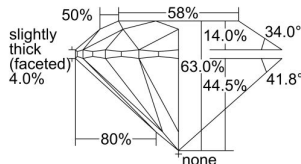

GIA®

FACSIMILE

GIA REPORT 6282922579

Verify this report at GIA.edu

GIA NATURAL DIAMOND DOSSIER®

April 27, 2018
GIA Report Number 6282922579
Shape and Cutting Style ..... Round Brilliant
Measurements ..... 5.07 - 5.11 x 3.21 mm

GRADING RESULTS

Carat Weight ..... 0.51 carat
Color Grade ..... G
Clarity Grade S11
Cut Grade ..... Excellent

ADDITIONAL GRADING INFORMATION

Polish ..... Excellent
Symmetry ..... Excellent
Fluorescence ..... Faint
Clarity Characteristics ..... Cloud, Crystal
Inscription(s): GIA 6282922579

PROPORTIONS

Profile to actual proportions

GRADING SCALES

GIA COLOR SCALE

COLORED	D
	E
	F
	G
	H
	I
	J
NEAR COLORLESS	K
	L
	M
	N
	O
	P
	Q
	R
	S
	T
	U
	V
	W
	X
	Y
LIGHT	Z

GIA CLARITY SCALE

FLAWLESS	VERY VERY SLIGHTLY INCLUDED	VVS₁	VVS₂	VS₁	VS₂	SI₁	SI₂	I₁	I₂	I₃	
											INTERNAL FLAWLESS

GIA CUT SCALE

EXCELLENT
VERY GOOD
GOOD
FAIR
POOR