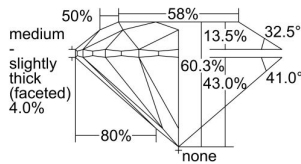

GIA®

FACSIMILE

GIA REPORT 6281720996

Verify this report at GIA.edu

GIA NATURAL DIAMOND DOSSIER®

April 17, 2018
GIA Report Number 6281720996
Shape and Cutting Style ..... Round Brilliant
Measurements ..... 5.29 - 5.32 x 3.20 mm

GRADING RESULTS

Carat Weight ..... 0.55 carat
Color Grade ..... G
Clarity Grade VS2
Cut Grade ..... Excellent

ADDITIONAL GRADING INFORMATION

Polish ..... Excellent
Symmetry ..... Excellent
Fluorescence ..... None
Clarity Characteristics ..... Cloud
Inscription(s): GIA 6281720996

PROPORTIONS

Profile to actual proportions

GRADING SCALES

GIA COLOR SCALE	GIA CLARITY SCALE	GIA CUT SCALE	
D	FLAWLESS	EXCELLENT	
E	INTERNALLY FLAWLESS		
F		VVS₁	VERY GOOD
G	VVS₂		
H	VS₁	GOOD	
I	VS₂		
J	SI₁	FAIR	
K	SI₂		
L	I₁	POOR	
M			
N	I₂		
O	I₃		
P			
Q			
R			
S			
T			
U			
V			
W			
X			
Y			
Z