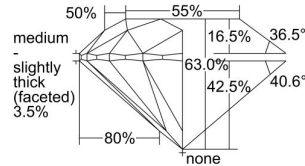

GIA®

FACSIMILE

GIA REPORT 6281720742

Verify this report at GIA.edu

GIA NATURAL DIAMOND DOSSIER®

April 18, 2018
GIA Report Number 6281720742
Shape and Cutting Style ..... Round Brilliant
Measurements ..... 5.88 - 5.91 x 3.72 mm

GRADING RESULTS

Carat Weight ..... 0.80 carat
Color Grade ..... D
Clarity Grade VS2
Cut Grade ..... Excellent

ADDITIONAL GRADING INFORMATION

Polish ..... Excellent
Symmetry ..... Excellent
Fluorescence ..... Strong Blue
Clarity Characteristics ..... Crystal
Inscription(s): GIA 6281720742

PROPORTIONS

Profile to actual proportions

GRADING SCALES

GIA COLOR SCALE	GIA CLARITY SCALE	GIA CUT SCALE	
D	FLAWLESS	EXCELLENT	
E	INTERNALLY FLAWLESS		
F		VVS₁	VERY GOOD
G	VVS₂		
H	VS₁	GOOD	
I	VS₂		
J	SI₁	FAIR	
K	SI₂		
L	I₁	POOR	
M	I₂		
N	I₃		
O			
P			
Q			
R			
S			
T			
U			
V			
W			
X			
Y			
Z