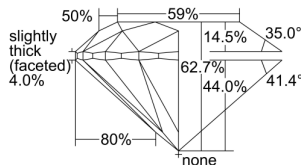

GIA®

FACSIMILE

GIA REPORT 6281416687

Verify this report at GIA.edu

GIA NATURAL DIAMOND DOSSIER®

March 14, 2018
GIA Report Number 6281416687
Shape and Cutting Style ..... Round Brilliant
Measurements ..... 5.90 - 5.95 x 3.71 mm

GRADING RESULTS

Carat Weight ..... 0.81 carat
Color Grade ..... F
Clarity Grade VS1
Cut Grade ..... Excellent

ADDITIONAL GRADING INFORMATION

Polish ..... Excellent
Symmetry ..... Excellent
Fluorescence ..... Medium Blue
Clarity Characteristics ..... Crystal, Cloud, Pinpoint
Inscription(s): GIA 6281416687

PROPORTIONS

Profile to actual proportions