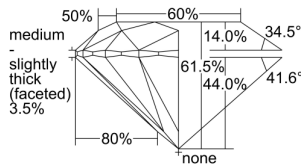

GIA®

FACSIMILE

GIA REPORT 6265896600

Verify this report at gia.edu

GIA DIAMOND DOSSIER®

September 08, 2017
GIA Report Number 6265896600
Shape and Cutting Style ..... Round Brilliant
Measurements ..... 5.24 - 5.26 x 3.23 mm

GRADING RESULTS

Carat Weight ..... 0.54 carat
Color Grade ..... G
Clarity Grade S11
Cut Grade ..... Excellent

ADDITIONAL GRADING INFORMATION

Polish ..... Excellent
Symmetry ..... Excellent
Fluorescence ..... None
Clarity Characteristics ..... Crystal, Feather
Inscription(s): GIA 6265896600

PROPORTIONS

Profile to actual proportions

GRADING SCALES

GIA COLOR SCALE

COLORED	D
	E
	F
	G
	H
	I
	J
NEAR COLORLESS	K
	L
Faint	M
	N
	O
	P
	R
	S
	T
	U
	V
	W
	X
	Y
Light	Z

GIA CLARITY SCALE

FLAWLESS	VERY VERY SLIGHTLY INCLUDED	VVS₁	VVS₂	VS₁	VS₂	S1₁	S1₂	I₁	I₂	I₃	
											INTERNAL FLAWLESS

GIA CUT SCALE

EXCELLENT
VERY GOOD
GOOD
FAIR
POOR