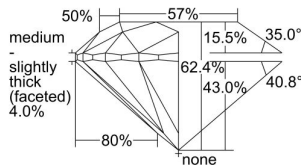

GIA®

FACSIMILE

GIA REPORT 6207645477

Verify this report at GIA.edu

GIA NATURAL DIAMOND DOSSIER®

October 08, 2019
GIA Report Number **6207645477**
Shape and Cutting Style ..... **Round Brilliant**
Measurements ..... **5.70 - 5.73 x 3.57 mm**

GRADING RESULTS

Carat Weight ..... **0.72 carat**
Color Grade ..... **F**
Clarity Grade **S11**
Cut Grade ..... **Excellent**

ADDITIONAL GRADING INFORMATION

Polish ..... **Excellent**
Symmetry ..... **Excellent**
Fluorescence ..... **Faint**
Clarity Characteristics..... **Crystal, Knot, Cloud**
Inscription(s): **GIA 6207645477**

PROPORTIONS

Profile to actual proportions

GRADING SCALES

GIA COLOR SCALE	GIA CLARITY SCALE	GIA CUT SCALE	
D	FLAWLESS	EXCELLENT	
E	INTERNALLY FLAWLESS		
F		VVS₁	VERY GOOD
G	VVS₂		
H	VS₁	GOOD	
I	VS₂		
J	S1₁	FAIR	
K	S1₂		
L	I₁	POOR	
M	I₂		
N	I₃		
O			
P			
Q			
R			
S			
T			
U			
V			
W			
X			
Y			
Z