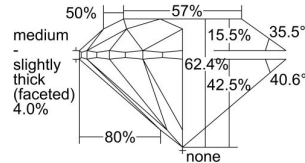

GIA®

FACSIMILE

GIA REPORT 6207636512

Verify this report at GIA.edu

GIA NATURAL DIAMOND DOSSIER®

October 03, 2019
GIA Report Number **6207636512**
Shape and Cutting Style ..... **Round Brilliant**
Measurements ..... **5.64 - 5.67 x 3.53 mm**

GRADING RESULTS

Carat Weight ..... **0.70 carat**
Color Grade ..... **F**
Clarity Grade **VS1**
Cut Grade ..... **Excellent**

ADDITIONAL GRADING INFORMATION

Polish ..... **Excellent**
Symmetry ..... **Excellent**
Fluorescence ..... **Very Strong Blue**
Clarity Characteristics..... **Crystal, Cloud**
Inscription(s): **GIA 6207636512**

PROPORTIONS

Profile to actual proportions

GRADING SCALES

GIA COLOR SCALE	GIA CLARITY SCALE	GIA CUT SCALE	
D	FLAWLESS	EXCELLENT	
E	INTERNALLY FLAWLESS		
F		VVS₁	VERY GOOD
G	VVS₂		
H	VS₁	GOOD	
I	VS₂		
J	SI₁	FAIR	
K	SI₂		
L	I₁	POOR	
M	I₂		
N	I₃		
O			
P			
Q			
R			
S			
T			
U			
V			
W			
X			
Y			
Z