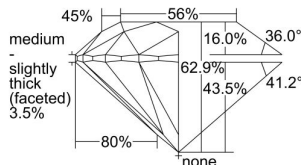

GIA®

FACSIMILE

GIA REPORT 6207529420

Verify this report at GIA.edu

GIA NATURAL DIAMOND DOSSIER®

August 16, 2019
GIA Report Number 6207529420
Shape and Cutting Style ..... Round Brilliant
Measurements ..... 5.22 - 5.25 x 3.29 mm

GRADING RESULTS

Carat Weight ..... 0.55 carat
Color Grade ..... D
Clarity Grade VVS1
Cut Grade ..... Excellent

ADDITIONAL GRADING INFORMATION

Polish ..... Excellent
Symmetry ..... Excellent
Fluorescence ..... None
Clarity Characteristics ..... Cloud
Inscription(s): GIA 6207529420

PROPORTIONS

Profile to actual proportions

GRADING SCALES

GIA COLOR SCALE

COLORESS	D
	E
	F
	G
	H
	I
	J
NEAR COLORESS	K
	L
Faint	M
	N
	O
	P
	Q
	R
	S
	T
	U
	V
	W
	X
	Y
Light	Z

GIA CLARITY SCALE

VERY VERY SLIGHTLY INCLUDED	FLAWLESS
	INTERNALLY FLAWLESS
VERY SLIGHTLY INCLUDED	VVS₁
	VVS₂
SLIGHTLY INCLUDED	VS₁
	VS₂
INCLUDED	SI₁
	SI₂
	I₁
	I₂
	I₃

GIA CUT SCALE

EXCELLENT
VERY GOOD
GOOD
FAIR
POOR