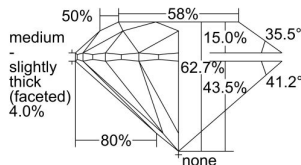

GIA®

FACSIMILE

GIA REPORT 6207520739

Verify this report at GIA.edu

GIA NATURAL DIAMOND DOSSIER®

August 13, 2019
GIA Report Number 6207520739
Shape and Cutting Style ..... Round Brilliant
Measurements ..... 5.62 - 5.66 x 3.54 mm

GRADING RESULTS

Carat Weight ..... 0.70 carat
Color Grade ..... F
Clarity Grade S11
Cut Grade ..... Excellent

ADDITIONAL GRADING INFORMATION

Polish ..... Excellent
Symmetry ..... Excellent
Fluorescence ..... None
Clarity Characteristics ..... Knot
Inscription(s): GIA 6207520739

PROPORTIONS

Profile to actual proportions