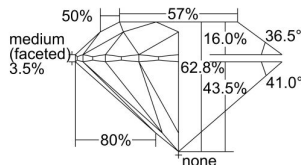

GIA®

FACSIMILE

GIA REPORT 6207511437

Verify this report at GIA.edu

GIA NATURAL DIAMOND DOSSIER®

August 09, 2019
GIA Report Number 6207511437
Shape and Cutting Style ..... Round Brilliant
Measurements ..... 5.65 - 5.67 x 3.56 mm

GRADING RESULTS

Carat Weight ..... 0.70 carat
Color Grade ..... G
Clarity Grade VVS1
Cut Grade ..... Excellent

ADDITIONAL GRADING INFORMATION

Polish ..... Excellent
Symmetry ..... Excellent
Fluorescence ..... Strong Blue
Clarity Characteristics... Pinpoint, Chip, Feather, Indented Natural
Inscription(s): GIA 6207511437

PROPORTIONS

Profile to actual proportions

GRADING SCALES

GIA COLOR SCALE

COLORESS	D
	E
	F
	G
	H
	I
	J
NEAR COLORESS	K
	L
FANIT	M
	N
	O
	P
	Q
	R
	S
	T
	U
	V
	W
	X
	Y
LIGHT	Z

GIA CLARITY SCALE

VERY VERY SLIGHTLY INCLUDED	FLAWLESS
	INTERNALLY FLAWLESS
VERY SLIGHTLY INCLUDED	VVS₁
	VVS₂
SLIGHTLY INCLUDED	VS₁
	VS₂
INCLUDED	SI₁
	SI₂
	I₁
	I₂
	I₃

GIA CUT SCALE

EXCELLENT	
VERY GOOD	
GOOD	
FAIR	
POOR