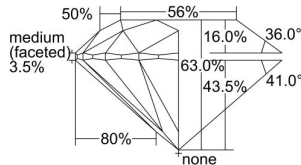

GIA®

FACSIMILE

GIA REPORT 6204614894

Verify this report at GIA.edu

GIA NATURAL DIAMOND DOSSIER®

September 25, 2019
GIA Report Number 6204614894
Shape and Cutting Style ..... Round Brilliant
Measurements ..... 4.34 - 4.36 x 2.74 mm

GRADING RESULTS

Carat Weight ..... 0.32 carat
Color Grade ..... E
Clarity Grade VS1
Cut Grade ..... Excellent

ADDITIONAL GRADING INFORMATION

Polish ..... Excellent
Symmetry ..... Excellent
Fluorescence ..... None
Clarity Characteristics ..... Cloud, Crystal, Pinpoint
Inscription(s): GIA 6204614894

PROPORTIONS

Profile to actual proportions

GRADING SCALES

GIA COLOR SCALE

COLORLESS	D
	E
	F
	G
	H
	I
	J
NEAR COLORLESS	K
	L
FAIN	M
	N
	O
	P
VERY LIGHT	Q
	R
	S
	T
	U
	V
	W
	X
	Y
LIGHT	Z

GIA CLARITY SCALE

	FLAWLESS
	INTERNALLY FLAWLESS
VERY VERY SLIGHTLY INCLUDED	VVS₁
	VVS₂
VERY SLIGHTLY INCLUDED	VS₁
	VS₂
SLIGHTLY INCLUDED	SI₁
	SI₂
	I₁
	I₂
INCLUDED	I₃

GIA CUT SCALE

	EXCELLENT
	VERY GOOD
	GOOD
	FAIR
	POOR