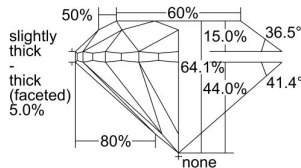

GIA®

FACSIMILE

GIA REPORT 6204577769

Verify this report at GIA.edu

GIA NATURAL DIAMOND DOSSIER®

September 10, 2019
GIA Report Number 6204577769
Shape and Cutting Style ..... Round Brilliant
Measurements ..... 5.25 - 5.32 x 3.38 mm

GRADING RESULTS

Carat Weight ..... 0.60 carat
Color Grade ..... F
Clarity Grade S11
Cut Grade ..... Very Good

ADDITIONAL GRADING INFORMATION

Polish ..... Excellent
Symmetry ..... Very Good
Fluorescence ..... None
Clarity Characteristics..... Crystal, Cloud
Inscription(s): GIA 6204577769

PROPORTIONS

Profile to actual proportions

GRADING SCALES

GIA COLOR SCALE

COLORLESS	D
	E
	F
	G
	H
	I
	J
NEAR COLORLESS	K
	L
Faint	M
	N
	O
	P
Very Light	Q
	R
	S
	T
	U
	V
Light	W
	X
	Y
	Z

GIA CLARITY SCALE

FLAWLESS	VERY VERY SLIGHTLY INCLUDED	VVS₁	VVS₂	VS₁	VS₂	S1₁	S1₂	I₁	I₂	I₃	
											VERY SLIGHTLY INCLUDED
INTERNALLY FLAWLESS											

GIA CUT SCALE

EXCELLENT
VERY GOOD
GOOD
FAIR
POOR