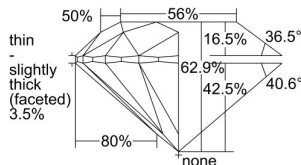

GIA®

FACSIMILE

GIA REPORT 6204538816

Verify this report at GIA.edu

GIA NATURAL DIAMOND DOSSIER®

August 26, 2019
GIA Report Number 6204538816
Shape and Cutting Style ..... Round Brilliant
Measurements ..... 5.62 - 5.66 x 3.55 mm

GRADING RESULTS

Carat Weight ..... 0.70 carat
Color Grade ..... F
Clarity Grade S11
Cut Grade ..... Excellent

ADDITIONAL GRADING INFORMATION

Polish ..... Excellent
Symmetry ..... Very Good
Fluorescence ..... None
Clarity Characteristics ..... Feather
Inscription(s): GIA 6204538816

PROPORTIONS

Profile to actual proportions