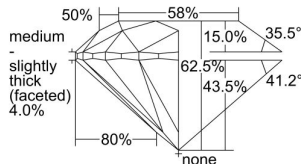

GIA®

FACSIMILE

GIA REPORT 6204533761

Verify this report at GIA.edu

GIA NATURAL DIAMOND DOSSIER®

August 20, 2019
GIA Report Number 6204533761
Shape and Cutting Style ..... Round Brilliant
Measurements ..... 5.96 - 5.99 x 3.73 mm

GRADING RESULTS

Carat Weight ..... 0.83 carat
Color Grade ..... E
Clarity Grade VS1
Cut Grade ..... Excellent

ADDITIONAL GRADING INFORMATION

Polish ..... Excellent
Symmetry ..... Excellent
Fluorescence ..... None
Clarity Characteristics..... Crystal, Cloud, Pinpoint
Inspection(s): GIA 6204533761

PROPORTIONS

Profile to actual proportions

GRADING SCALES

GIA COLOR SCALE	GIA CLARITY SCALE	GIA CUT SCALE	
D	FLAWLESS	EXCELLENT	
E	INTERNALLY FLAWLESS		
F		VVS₁	VERY GOOD
G	VVS₂		
H	VS₁	GOOD	
I	VS₂		
J	SI₁	FAIR	
K	SI₂		
L	I₁	POOR	
M	I₂		
N	I₃		
O			
P			
Q			
R			
S			
T			
U			
V			
W			
X			
Y			
Z