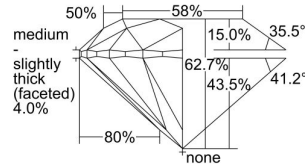

GIA®

FACSIMILE

GIA REPORT 6203550276

Verify this report at GIA.edu

GIA NATURAL DIAMOND DOSSIER®

August 27, 2019
GIA Report Number 6203550276
Shape and Cutting Style ..... Round Brilliant
Measurements ..... 5.63 - 5.66 x 3.54 mm

GRADING RESULTS

Carat Weight ..... 0.70 carat
Color Grade ..... H
Clarity Grade S11
Cut Grade ..... Excellent

ADDITIONAL GRADING INFORMATION

Polish ..... Excellent
Symmetry ..... Excellent
Fluorescence ..... None
Clarity Characteristics..... Feather, Cloud, Crystal
Inspection(s): GIA 6203550276

PROPORTIONS

Profile to actual proportions