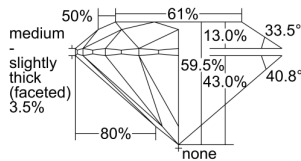

GIA®

FACSIMILE

GIA REPORT 5346459626

Verify this report at GIA.edu

GIA NATURAL DIAMOND DOSSIER®

December 31, 2019
GIA Report Number 5346459626
Shape and Cutting Style ..... Round Brilliant
Measurements ..... 5.14 - 5.16 x 3.06 mm

GRADING RESULTS

Carat Weight ..... 0.50 carat
Color Grade ..... G
Clarity Grade VVS1
Cut Grade ..... Excellent

ADDITIONAL GRADING INFORMATION

Polish ..... Excellent
Symmetry ..... Very Good
Fluorescence ..... Faint
Clarity Characteristics ..... Pinpoint, Cloud
Inscription(s): GIA 5346459626

PROPORTIONS

Profile to actual proportions

GRADING SCALES

GIA COLOR SCALE		GIA CLARITY SCALE		GIA CUT SCALE		
COLORLESS	D	VERY VERY SLIGHTLY INCLUDED	FLAWLESS	EXCELLENT		
	E		INTERNALLY FLAWLESS			
	F		VVS₁			
	G		VVS₂			
	NEAR COLORLESS	H	VERY SLIGHTLY INCLUDED	VS₁	VERY GOOD	
		I		VS₂		
		FAINT	J	SLIGHTLY INCLUDED	SI₁	FAIR
			K		SI₂	
	L		I₁			
	VERY LIGHT		M	INCLUDED	I₂	POOR
N			I₃			
O						
P						
LIGHT	Q					
	R					
	S					
	T					
	U					
	V					
	W					
	X					
	Y					
	Z