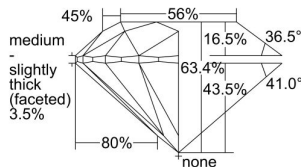

GIA®

FACSIMILE

GIA REPORT 5346447833

Verify this report at GIA.edu

GIA NATURAL DIAMOND DOSSIER®

December 28, 2019
GIA Report Number 5346447833
Shape and Cutting Style ..... Round Brilliant
Measurements ..... 4.87 - 4.90 x 3.10 mm

GRADING RESULTS

Carat Weight ..... 0.46 carat
Color Grade ..... E
Clarity Grade VS1
Cut Grade ..... Excellent

ADDITIONAL GRADING INFORMATION

Polish ..... Excellent
Symmetry ..... Excellent
Fluorescence ..... None
Clarity Characteristics..... Crystal, Pinpoint, Indented Natural
Inscription(s): GIA 5346447833

PROPORTIONS

Profile to actual proportions