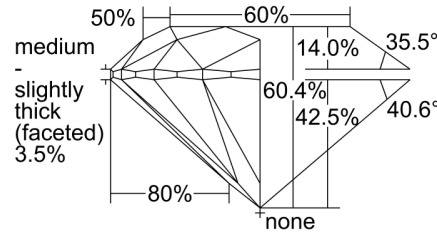

GIA NATURAL DIAMOND GRADING REPORT

December 26, 2019  
 GIA Report Number ..... 5346409798  
 Shape and Cutting Style ..... Round Brilliant  
 Measurements ..... 6.83 - 6.86 x 4.13 mm

GRADING RESULTS

Carat Weight ..... 1.20 carat  
 Color Grade ..... G  
 Clarity Grade ..... VS1  
 Cut Grade ..... Excellent

PROPORTIONS

Profile to actual proportions

CLARITY CHARACTERISTICS

KEY TO SYMBOLS\*

- Crystal
- ◌ Cloud
- ∖ Needle
- ⊖ Knot
- ⌵ Indented Natural

\* Red symbols denote internal characteristics (inclusions). Green or black symbols denote external characteristics (blemishes). Diagram is an approximate representation of the diamond, and symbols shown indicate type, position, and approximate size of clarity characteristics. All clarity characteristics may not be shown. Details of finish are not shown.