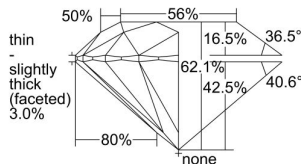

GIA®

FACSIMILE

GIA REPORT 5346293645

Verify this report at GIA.edu

GIA NATURAL DIAMOND DOSSIER®

December 11, 2019
GIA Report Number 5346293645
Shape and Cutting Style ..... Round Brilliant
Measurements ..... 5.06 - 5.09 x 3.15 mm

GRADING RESULTS

Carat Weight ..... 0.50 carat
Color Grade ..... F
Clarity Grade VS2
Cut Grade ..... Excellent

ADDITIONAL GRADING INFORMATION

Polish ..... Excellent
Symmetry ..... Very Good
Fluorescence ..... None
Clarity Characteristics ..... Crystal, Cloud, Feather
Inscription(s): GIA 5346293645

PROPORTIONS

Profile to actual proportions