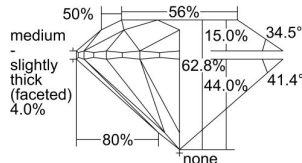

GIA®

FACSIMILE

GIA REPORT 5346281394

Verify this report at GIA.edu

GIA NATURAL DIAMOND DOSSIER®

December 09, 2019
GIA Report Number 5346281394
Shape and Cutting Style ..... Round Brilliant
Measurements ..... 4.67 - 4.71 x 2.95 mm

GRADING RESULTS

Carat Weight ..... 0.40 carat
Color Grade ..... E
Clarity Grade VS1
Cut Grade ..... Excellent

ADDITIONAL GRADING INFORMATION

Polish ..... Excellent
Symmetry ..... Excellent
Fluorescence ..... None
Clarity Characteristics ..... Feather, Pinpoint, Cloud
Inspection(s): GIA 5346281394

PROPORTIONS

Profile to actual proportions

GRADING SCALES

GIA COLOR SCALE

COLORED	D
	E
	F
	G
	H
	I
	J
NEAR COLORLESS	K
	L
	M
	N
	O
	P
	Q
	R
	S
	T
	U
	V
	W
	X
	Y
	Z

GIA CLARITY SCALE

GIA CUT SCALE

EXCELLENT
VERY GOOD
GOOD
FAIR
POOR