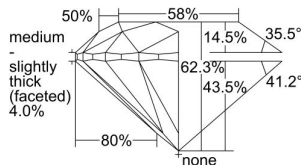

GIA®

FACSIMILE

GIA REPORT 5346157825

Verify this report at GIA.edu

GIA NATURAL DIAMOND DOSSIER®

November 21, 2019
GIA Report Number 5346157825
Shape and Cutting Style ..... Round Brilliant
Measurements ..... 5.04 - 5.07 x 3.15 mm

GRADING RESULTS

Carat Weight ..... 0.50 carat
Color Grade ..... G
Clarity Grade VS1
Cut Grade ..... Excellent

ADDITIONAL GRADING INFORMATION

Polish ..... Excellent
Symmetry ..... Excellent
Fluorescence ..... Faint
Clarity Characteristics..... Crystal, Cloud, Knot, Pinpoint
Inscription(s): GIA 5346157825

PROPORTIONS

Profile to actual proportions

GRADING SCALES

GIA COLOR SCALE	GIA CLARITY SCALE	GIA CUT SCALE
COLOURLESS	FLAWLESS	EXCELLENT
D	INTERNALLY FLAWLESS	
E	VVS₁	VERY GOOD
F		
G	VVS₂	
H	VS₁	GOOD
I		
J	VS₂	
K	SI₁	FAIR
L		
M	SI₂	
N	I₁	POOR
O		
P	I₂	
Q	I₃	
R		
S		
T		
U		
V		
W		
X		
Y		
Z