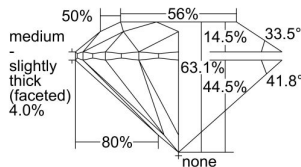

GIA®

FACSIMILE

GIA REPORT 5346087436

Verify this report at GIA.edu

GIA NATURAL DIAMOND DOSSIER®

November 05, 2019
GIA Report Number 5346087436
Shape and Cutting Style ..... Round Brilliant
Measurements ..... 5.04 - 5.08 x 3.19 mm

GRADING RESULTS

Carat Weight ..... 0.50 carat
Color Grade ..... G
Clarity Grade S11
Cut Grade ..... Excellent

ADDITIONAL GRADING INFORMATION

Polish ..... Excellent
Symmetry ..... Very Good
Fluorescence ..... None
Clarity Characteristics ..... Crystal, Feather
Inscription(s): GIA 5346087436

PROPORTIONS

Profile to actual proportions

GRADING SCALES

GIA COLOR SCALE

COLORED	D
	E
	F
	G
	H
	I
	J
NEAR COLORLESS	K
	L
	M
	N
	O
	P
	R
	S
	T
	U
	V
	W
	X
	Y
LIGHT	Z

GIA CLARITY SCALE

VERY VERY SLIGHTLY INCLUDED	FLAWLESS
	INTERNALLY FLAWLESS
VERY SLIGHTLY INCLUDED	VVS₁
	VVS₂
SLIGHTLY INCLUDED	VS₁
	VS₂
INCLUDED	SI₁
	SI₂
	I₁
	I₂
	I₃

GIA CUT SCALE

EXCELLENT
VERY GOOD
GOOD
FAIR
POOR