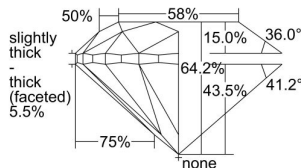

GIA®

FACSIMILE

GIA REPORT 5346042849

Verify this report at GIA.edu

GIA NATURAL DIAMOND DOSSIER®

November 05, 2019
GIA Report Number 5346042849
Shape and Cutting Style ..... Round Brilliant
Measurements ..... 4.94 - 4.98 x 3.19 mm

GRADING RESULTS

Carat Weight ..... 0.50 carat
Color Grade ..... G
Clarity Grade VS1
Cut Grade ..... Very Good

ADDITIONAL GRADING INFORMATION

Polish ..... Excellent
Symmetry ..... Excellent
Fluorescence ..... Faint
Clarity Characteristics..... Crystal, Pinpoint, Indented Natural
Inscription(s): GIA 5346042849

PROPORTIONS

Profile to actual proportions

GRADING SCALES

GIA COLOR SCALE	GIA CLARITY SCALE	GIA CUT SCALE	
D	FLAWLESS	EXCELLENT	
E	INTERNALLY FLAWLESS		
F		VVS₁	VERY GOOD
G	VVS₂		
H	VS₁	GOOD	
I	VS₂		
J	SI₁	FAIR	
K	SI₂		
L	I₁	POOR	
M	I₂		
N	I₃		
O			
P			
Q			
R			
S			
T			
U			
V			
W			
X			
Y			
Z