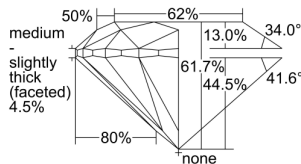

GIA®

FACSIMILE

GIA REPORT 5343470785

Verify this report at GIA.edu

GIA NATURAL DIAMOND DOSSIER®

January 01, 2020
GIA Report Number 5343470785
Shape and Cutting Style ..... Round Brilliant
Measurements ..... 4.25 - 4.28 x 2.63 mm

GRADING RESULTS

Carat Weight ..... 0.30 carat
Color Grade ..... D
Clarity Grade VVS1
Cut Grade ..... Excellent

ADDITIONAL GRADING INFORMATION

Polish ..... Excellent
Symmetry ..... Excellent
Fluorescence ..... None
Clarity Characteristics ..... Pinpoint, Feather
Inscription(s): GIA 5343470785

PROPORTIONS

Profile to actual proportions

GRADING SCALES

GIA COLOR SCALE	GIA CLARITY SCALE	GIA CUT SCALE	
D	FLAWLESS	EXCELLENT	
E	INTERNALLY FLAWLESS		
F		VVS₁	VERY GOOD
G	VVS₂		
H	VS₁	GOOD	
I	VS₂		
J	SI₁	FAIR	
K	SI₂		
L	I₁	POOR	
M			
N			
O	I₂		
P			
Q			
R	I₃		
S			
T			
U			
V			
W			
X			
Y			
Z