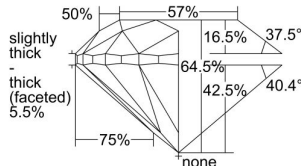

GIA®

FACSIMILE

GIA REPORT 5343416043

Verify this report at GIA.edu

GIA NATURAL DIAMOND DOSSIER®

December 26, 2019
GIA Report Number 5343416043
Shape and Cutting Style ..... Round Brilliant
Measurements ..... 4.13 - 4.19 x 2.68 mm

GRADING RESULTS

Carat Weight ..... 0.30 carat
Color Grade ..... F
Clarity Grade VS1
Cut Grade ..... Very Good

ADDITIONAL GRADING INFORMATION

Polish ..... Excellent
Symmetry ..... Very Good
Fluorescence ..... None
Clarity Characteristics..Cloud, Crystal, Pinpoint, Indented Natural
Inscription(s): GIA 5343416043

PROPORTIONS

Profile to actual proportions