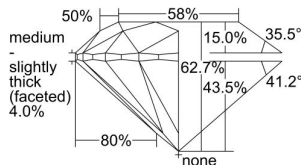

GIA®

FACSIMILE

GIA REPORT 5343401019

Verify this report at GIA.edu

GIA NATURAL DIAMOND DOSSIER®

December 26, 2019
GIA Report Number 5343401019
Shape and Cutting Style ..... Round Brilliant
Measurements ..... 5.62 - 5.67 x 3.54 mm

GRADING RESULTS

Carat Weight ..... 0.70 carat
Color Grade ..... D
Clarity Grade VS1
Cut Grade ..... Excellent

ADDITIONAL GRADING INFORMATION

Polish ..... Excellent
Symmetry ..... Excellent
Fluorescence ..... Medium Blue
Clarity Characteristics..... Cloud, Needle, Pinpoint
Inscription(s): GIA 5343401019

PROPORTIONS

Profile to actual proportions

GRADING SCALES

GIA COLOR SCALE	GIA CLARITY SCALE	GIA CUT SCALE	
D	FLAWLESS	EXCELLENT	
E	INTERNALLY FLAWLESS		
F		VVS₁	VERY GOOD
G	VVS₂		
H	VS₁	GOOD	
I	VS₂		
J	SI₁	FAIR	
K	SI₂		
L	I₁	POOR	
M	I₂		
N	I₃		
O			
P			
Q			
R			
S			
T			
U			
V			
W			
X			
Y			
Z