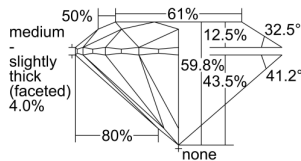

GIA®

FACSIMILE

GIA REPORT 5343354923

Verify this report at GIA.edu

GIA NATURAL DIAMOND DOSSIER®

December 19, 2019
GIA Report Number 5343354923
Shape and Cutting Style ..... Round Brilliant
Measurements ..... 6.26 - 6.28 x 3.75 mm

GRADING RESULTS

Carat Weight ..... 0.90 carat
Color Grade ..... G
Clarity Grade S11
Cut Grade ..... Excellent

ADDITIONAL GRADING INFORMATION

Polish ..... Excellent
Symmetry ..... Excellent
Fluorescence ..... Faint
Clarity Characteristics ..... Crystal, Feather
Inscription(s): GIA 5343354923

PROPORTIONS

Profile to actual proportions

GRADING SCALES

GIA COLOR SCALE	GIA CLARITY SCALE	GIA CUT SCALE	
D	FLAWLESS	EXCELLENT	
E	INTERNALLY FLAWLESS		
F		VVS₁	VERY GOOD
G	VVS₂		
H	VS₁	GOOD	
I	VS₂		
J	S1₁	FAIR	
K	S1₂		
L	I₁	POOR	
M	I₂		
N	I₃		
O			
P			
Q			
R			
S			
T			
U			
V			
W			
X			
Y			
Z