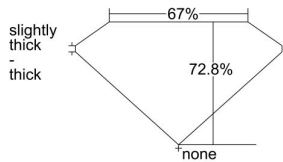

GIA®

FACSIMILE

GIA REPORT 5343302042

Verify this report at GIA.edu

GIA NATURAL DIAMOND DOSSIER®

December 12, 2019
GIA Report Number 5343302042
Shape and Cutting Style ..... Square Modified Brilliant
Measurements ..... 4.92 x 4.87 x 3.55 mm

GRADING RESULTS

Carat Weight ..... 0.71 carat
Color Grade ..... G
Clarity Grade VS1

ADDITIONAL GRADING INFORMATION

Polish ..... Excellent
Symmetry ..... Very Good
Fluorescence ..... None
Clarity Characteristics ..... Feather, Cloud, Pinpoint
Inscription(s): GIA 5343302042

PROPORTIONS

Profile not to actual proportions

GRADING SCALES

GIA COLOR SCALE		GIA CLARITY SCALE			
COLORLESS	D	VERY VERY SLIGHTLY INCLUDED	FLAWLESS		
	E		INTERNALLY FLAWLESS		
	F	VERY SLIGHTLY INCLUDED	VS₁		
	G		VS₂		
	H		VS₁		
	NEAR COLORLESS	I	SLIGHTLY INCLUDED	SI₁	
		J		SI₂	
		FAINT	K	INCLUDED	I₁
			L		I₂
			M		I₃
VERT LIGHT	N				
	O				
	P				
	Q				
	R				
	S				
	T				
LIGHT	U				
	V				
	W				
	X				
Y					
Z