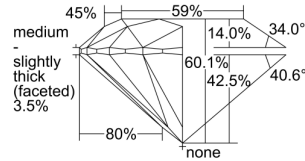

GIA®

FACSIMILE

GIA REPORT 5343288877

Verify this report at GIA.edu

GIA NATURAL DIAMOND DOSSIER®

December 10, 2019
GIA Report Number 5343288877
Shape and Cutting Style ..... Round Brilliant
Measurements ..... 4.35 - 4.38 x 2.62 mm

GRADING RESULTS

Carat Weight ..... 0.30 carat
Color Grade ..... F
Clarity Grade VS1
Cut Grade ..... Excellent

ADDITIONAL GRADING INFORMATION

Polish ..... Excellent
Symmetry ..... Excellent
Fluorescence ..... Medium Blue
Clarity Characteristics..... Crystal, Feather, Pinpoint
Inscription(s): GIA 5343288877

PROPORTIONS

Profile to actual proportions

GRADING SCALES

GIA COLOR SCALE	GIA CLARITY SCALE	GIA CUT SCALE	
D	FLAWLESS	EXCELLENT	
E	INTERNALLY FLAWLESS		
F		VVS₁	VERY GOOD
G	VVS₂		
H	VS₁	GOOD	
I	VS₂		
J	SI₁	FAIR	
K	SI₂		
L	I₁	POOR	
M	I₂		
N	I₃		
O			
P			
Q			
R			
S			
T			
U			
V			
W			
X			
Y			
Z