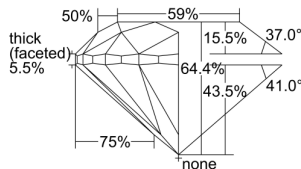

GIA®

FACSIMILE

GIA REPORT 5343265766

Verify this report at GIA.edu

GIA NATURAL DIAMOND DOSSIER®

December 09, 2019
GIA Report Number 5343265766
Shape and Cutting Style ..... Round Brilliant
Measurements ..... 5.51 - 5.56 x 3.57 mm

GRADING RESULTS

Carat Weight ..... 0.70 carat
Color Grade ..... G
Clarity Grade VS1
Cut Grade ..... Very Good

ADDITIONAL GRADING INFORMATION

Polish ..... Excellent
Symmetry ..... Excellent
Fluorescence ..... None
Clarity Characteristics ..... Feather, Needle, Pinpoint
Inscription(s): GIA 5343265766

PROPORTIONS

Profile to actual proportions

GRADING SCALES

GIA COLOR SCALE

COLORLESS	D
	E
	F
	G
	H
	I
	J
NEAR COLORLESS	K
	L
Faint	M
	N
	O
	P
	Q
	R
	S
	T
	U
	V
	W
	X
	Y
LIGHT	Z

GIA CLARITY SCALE

FLAWLESS	VERY VERY SLIGHTLY INCLUDED	VVS₁	
			VVS₂
INTERNALLY FLAWLESS	VERY SLIGHTLY INCLUDED	VS₁	
		VS₂	
SLIGHTLY INCLUDED	SLIGHTLY INCLUDED	SI₁	
		SI₂	
INCLUDED	INCLUDED	I₁	
		I₂	
		I₃	

GIA CUT SCALE

EXCELLENT	VERY GOOD	GOOD	FAIR	POOR