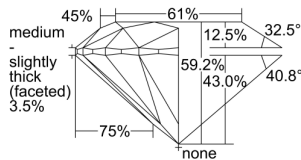

GIA®

FACSIMILE

GIA REPORT 5343243145

Verify this report at GIA.edu

GIA NATURAL DIAMOND DOSSIER®

December 04, 2019
GIA Report Number 5343243145
Shape and Cutting Style ..... Round Brilliant
Measurements ..... 4.34 - 4.37 x 2.58 mm

GRADING RESULTS

Carat Weight ..... 0.30 carat
Color Grade ..... F
Clarity Grade VS1
Cut Grade ..... Excellent

ADDITIONAL GRADING INFORMATION

Polish ..... Excellent
Symmetry ..... Excellent
Fluorescence ..... None
Clarity Characteristics..... Crystal, Feather, Pinpoint, Needle
Inscription(s): GIA 5343243145

PROPORTIONS

Profile to actual proportions

GRADING SCALES

GIA COLOR SCALE	GIA CLARITY SCALE	GIA CUT SCALE	
D	FLAWLESS	EXCELLENT	
E	INTERNALLY FLAWLESS		
F		VVS₁	VERY GOOD
G	VVS₂		
H	VS₁	GOOD	
I	VS₂		
J	SI₁	FAIR	
K	SI₂		
L	I₁	POOR	
M	I₂		
N	I₃		
O			
P			
Q			
R			
S			
T			
U			
V			
W			
X			
Y			
Z