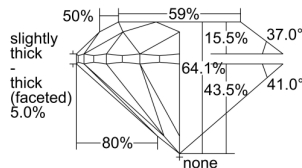

GIA®

FACSIMILE

GIA REPORT 5343218473

Verify this report at GIA.edu

GIA NATURAL DIAMOND DOSSIER®

December 02, 2019
GIA Report Number 5343218473
Shape and Cutting Style ..... Round Brilliant
Measurements ..... 4.18 - 4.22 x 2.69 mm

GRADING RESULTS

Carat Weight ..... 0.30 carat
Color Grade ..... H
Clarity Grade VS1
Cut Grade ..... Very Good

ADDITIONAL GRADING INFORMATION

Polish ..... Excellent
Symmetry ..... Excellent
Fluorescence ..... Faint
Clarity Characteristics ..... Cloud
Inscription(s): GIA 5343218473

PROPORTIONS

Profile to actual proportions

GRADING SCALES

GIA COLOR SCALE	GIA CLARITY SCALE	GIA CUT SCALE	
D	FLAWLESS	EXCELLENT	
E	INTERNALLY FLAWLESS		
F		VVS₁	VERY GOOD
G	VVS₂		
H	VS₁	GOOD	
I	VS₂		
J	SI₁	FAIR	
K	SI₂		
L	I₁	POOR	
M	I₂		
N	I₃		
O			
P			
Q			
R			
S			
T			
U			
V			
W			
X			
Y			
Z