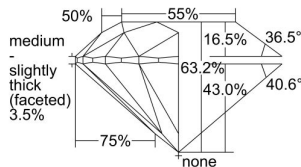

GIA®

FACSIMILE

GIA REPORT 5343202948

Verify this report at GIA.edu

GIA NATURAL DIAMOND DOSSIER®

November 28, 2019
GIA Report Number 5343202948
Shape and Cutting Style ..... Round Brilliant
Measurements ..... 5.61 - 5.65 x 3.56 mm

GRADING RESULTS

Carat Weight ..... 0.70 carat
Color Grade ..... D
Clarity Grade VS1
Cut Grade ..... Excellent

ADDITIONAL GRADING INFORMATION

Polish ..... Excellent
Symmetry ..... Excellent
Fluorescence ..... Medium Blue
Clarity Characteristics ..... Crystal
Inscription(s): GIA 5343202948

PROPORTIONS

Profile to actual proportions

GRADING SCALES

GIA COLOR SCALE

COLORED	D
	E
	F
	G
	H
	I
	J
NEAR COLORLESS	K
	L
Faint	M
	N
	O
	P
Very Light	Q
	R
	S
	T
	U
	V
Light	W
	X
	Y
	Z

GIA CLARITY SCALE

FLAWLESS	VERY VERY SLIGHTLY INCLUDED	VS₁	VS₂	VS₁	VS₂	SI₁	SI₂	I₁	I₂	I₃		
											FLAWLESS	INTERNALLY FLAWLESS

GIA CUT SCALE

EXCELLENT
VERY GOOD
GOOD
FAIR
POOR