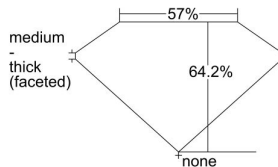

GIA®

FACSIMILE

GIA REPORT 5343078227

Verify this report at GIA.edu

GIA NATURAL DIAMOND DOSSIER®

November 06, 2019
GIA Report Number 5343078227
Shape and Cutting Style ..... Pear Brilliant
Measurements ..... 8.14 x 5.08 x 3.26 mm

GRADING RESULTS

Carat Weight ..... 0.80 carat
Color Grade ..... F
Clarity Grade S11

ADDITIONAL GRADING INFORMATION

Polish ..... Excellent
Symmetry ..... Excellent
Fluorescence ..... None
Clarity Characteristics ..... Crystal
Inscription(s): GIA 5343078227

PROPORTIONS

Profile not to actual proportions

GRADING SCALES

GIA COLOR SCALE		GIA CLARITY SCALE			
COLORLESS	D	VERY VERY SLIGHTLY INCLUDED	FLAWLESS		
	E		INTERNALLY FLAWLESS		
	F	VERY SLIGHTLY INCLUDED	VVS₁		
	G		VVS₂		
	H		VS₁		
	NEAR COLORLESS	I	SLIGHTLY INCLUDED	VS₂	
		J		S1₁	
		FAINT	K	INCLUDED	S1₂
			L		I₁
			M		I₂
VERTICALLY LIGHT	N	INCLUDED	I₃		
	O				
	P				
	Q				
	R				
	S				
	T				
LIGHT	U				
	V				
	W				
	X				
Y					
Z