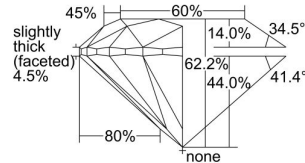

GIA®

FACSIMILE

GIA REPORT 5336995642

Verify this report at GIA.edu

GIA NATURAL DIAMOND DOSSIER®

October 23, 2019
GIA Report Number 5336995642
Shape and Cutting Style ..... Round Brilliant
Measurements ..... 5.35 - 5.39 x 3.34 mm

GRADING RESULTS

Carat Weight ..... 0.60 carat
Color Grade ..... H
Clarity Grade VS2
Cut Grade ..... Excellent

ADDITIONAL GRADING INFORMATION

Polish ..... Excellent
Symmetry ..... Excellent
Fluorescence ..... Faint
Clarity Characteristics..... Crystal, Cloud, Feather
Inspection(s): GIA 5336995642

PROPORTIONS

Profile to actual proportions

GRADING SCALES

GIA COLOR SCALE	GIA CLARITY SCALE	GIA CUT SCALE	
D	FLAWLESS	EXCELLENT	
E	INTERNALLY FLAWLESS		
F		VVS₁	VERY GOOD
G	VVS₂		
H	VS₁	GOOD	
I	VS₂		
J	SI₁	FAIR	
K	SI₂		
L	I₁	POOR	
M	I₂		
N	I₃		
O			
P			
Q			
R			
S			
T			
U			
V			
W			
X			
Y			
Z