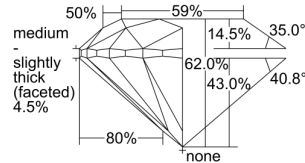

GIA®

FACSIMILE

GIA REPORT 5336981461

Verify this report at GIA.edu

GIA NATURAL DIAMOND DOSSIER®

October 23, 2019
GIA Report Number 5336981461
Shape and Cutting Style ..... Round Brilliant
Measurements ..... 5.89 - 5.92 x 3.66 mm

GRADING RESULTS

Carat Weight ..... 0.80 carat
Color Grade ..... D
Clarity Grade S11
Cut Grade ..... Excellent

ADDITIONAL GRADING INFORMATION

Polish ..... Excellent
Symmetry ..... Excellent
Fluorescence ..... Faint
Clarity Characteristics ..... Feather
Inscription(s): GIA 5336981461

PROPORTIONS

Profile to actual proportions

GRADING SCALES

GIA COLOR SCALE	GIA CLARITY SCALE	GIA CUT SCALE	
D	FLAWLESS	EXCELLENT	
E	INTERNALLY FLAWLESS		
F		VVS₁	VERY GOOD
G	VVS₂		
H	VS₁	GOOD	
I	VS₂		
J	S1₁	FAIR	
K	S1₂		
L	I₁	POOR	
M	I₂		
N	I₃		
O			
P			
Q			
R			
S			
T			
U			
V			
W			
X			
Y			
Z