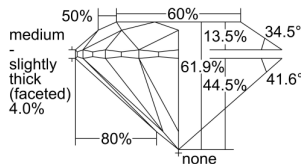

GIA®

FACSIMILE

GIA REPORT 5336963024

Verify this report at GIA.edu

GIA NATURAL DIAMOND DOSSIER®

October 19, 2019
GIA Report Number 5336963024
Shape and Cutting Style ..... Round Brilliant
Measurements ..... 4.70 - 4.73 x 2.92 mm

GRADING RESULTS

Carat Weight ..... 0.40 carat
Color Grade ..... G
Clarity Grade S11
Cut Grade ..... Excellent

ADDITIONAL GRADING INFORMATION

Polish ..... Excellent
Symmetry ..... Excellent
Fluorescence ..... Faint
Clarity Characteristics ..... Crystal
Inscription(s): GIA 5336963024

PROPORTIONS

Profile to actual proportions

GRADING SCALES

GIA COLOR SCALE	GIA CLARITY SCALE	GIA CUT SCALE	
D	FLAWLESS	EXCELLENT	
E	INTERNALLY FLAWLESS		
F		VVS₁	VERY GOOD
G	VVS₂		
H	VS₁	GOOD	
I	VS₂		
J	S1₁	FAIR	
K	S1₂		
L	I₁	POOR	
M	I₂		
N	I₃		
O			
P			
Q			
R			
S			
T			
U			
V			
W			
X			
Y			
Z