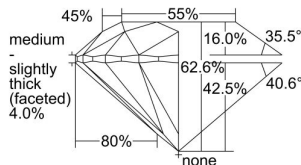

GIA®

FACSIMILE

GIA REPORT 5336955892

Verify this report at GIA.edu

GIA NATURAL DIAMOND DOSSIER®

October 23, 2019
GIA Report Number 5336955892
Shape and Cutting Style ..... Round Brilliant
Measurements ..... 5.65 - 5.68 x 3.54 mm

GRADING RESULTS

Carat Weight ..... 0.70 carat
Color Grade ..... D
Clarity Grade VVS2
Cut Grade ..... Excellent

ADDITIONAL GRADING INFORMATION

Polish ..... Excellent
Symmetry ..... Excellent
Fluorescence ..... Strong Blue
Clarity Characteristics..... Needle, Pinpoint, Indented Natural
Inscription(s): GIA 5336955892

PROPORTIONS

Profile to actual proportions

GRADING SCALES

GIA COLOR SCALE

COLOURLESS	D
	E
	F
	G
	H
	I
	J
NEAR COLOURLESS	K
	L
Faint	M
	N
	O
	P
	Q
	R
	S
	T
	U
	V
	W
	X
	Y
Light	Z

GIA CLARITY SCALE

FLAWLESS	VERY VERY SLIGHTLY INCLUDED	VVS₁	
			VVS₂
INTERNALLY FLAWLESS	VERY SLIGHTLY INCLUDED	VS₁	
		VS₂	
SLIGHTLY INCLUDED	SLIGHTLY INCLUDED	SI₁	
		SI₂	
INCLUDED	INCLUDED	I₁	
		I₂	
		I₃	

GIA CUT SCALE

EXCELLENT	VERY GOOD	GOOD	FAIR	POOR