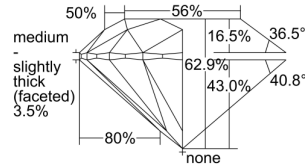

GIA®

FACSIMILE

GIA REPORT 5336946832

Verify this report at GIA.edu

GIA NATURAL DIAMOND DOSSIER®

October 18, 2019
GIA Report Number 5336946832
Shape and Cutting Style ..... Round Brilliant
Measurements ..... 4.75 - 4.78 x 3.00 mm

GRADING RESULTS

Carat Weight ..... 0.42 carat
Color Grade ..... E
Clarity Grade VVS1
Cut Grade ..... Excellent

ADDITIONAL GRADING INFORMATION

Polish ..... Excellent
Symmetry ..... Excellent
Fluorescence ..... Strong Blue
Clarity Characteristics..... Pinpoint, Internal Graining, Feather
Inscription(s): GIA 5336946832

PROPORTIONS

Profile to actual proportions

GRADING SCALES

GIA COLOR SCALE	GIA CLARITY SCALE	GIA CUT SCALE
COLOURLESS D	FLAWLESS	EXCELLENT
E	INTERNALLY FLAWLESS	
F	VVS₁	VERY GOOD
G		
H	VVS₂	GOOD
I	VS₁	
J	VS₂	FAIR
K	SI₁	
L	SI₂	POOR
M	I₁	
N	I₂	
O	I₃	
P		
Q		
R		
S		
T		
U		
V		
W		
X		
Y		
Z